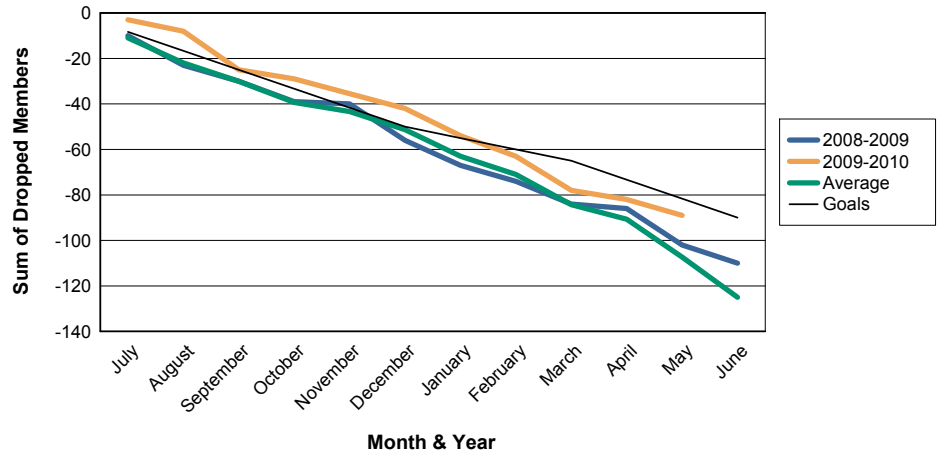

Sum of Dropped Members/ Month & Year

For District 31 J