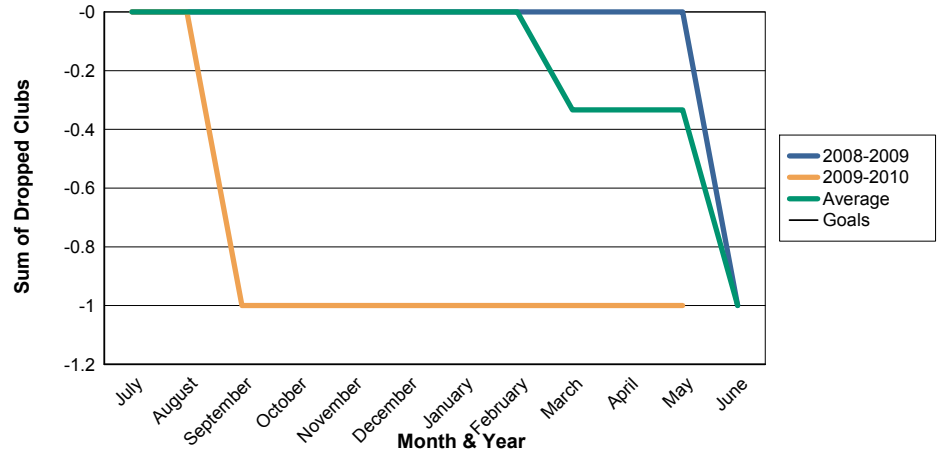

3 Year Comparisons for GMT Constitutional Area 1

By GMT District

As of May 2010

Sum of New Clubs/ Month & Year

For District 31 J

Sum of Dropped Clubs/ Month & Year

For District 31 J

Sum of Net Clubs/ Month & Year