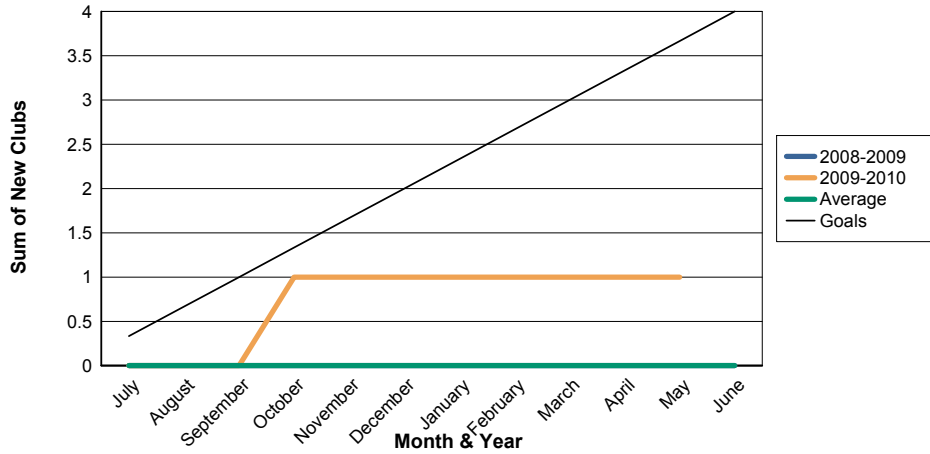

3 Year Comparisons for GMT Constitutional Area 1

By GMT District

As of May 2010

Sum of New Clubs/ Month & Year

For District 31 J

Sum of Dropped Clubs/ Month & Year

For District 31 J

Sum of Net Clubs/ Month & Year