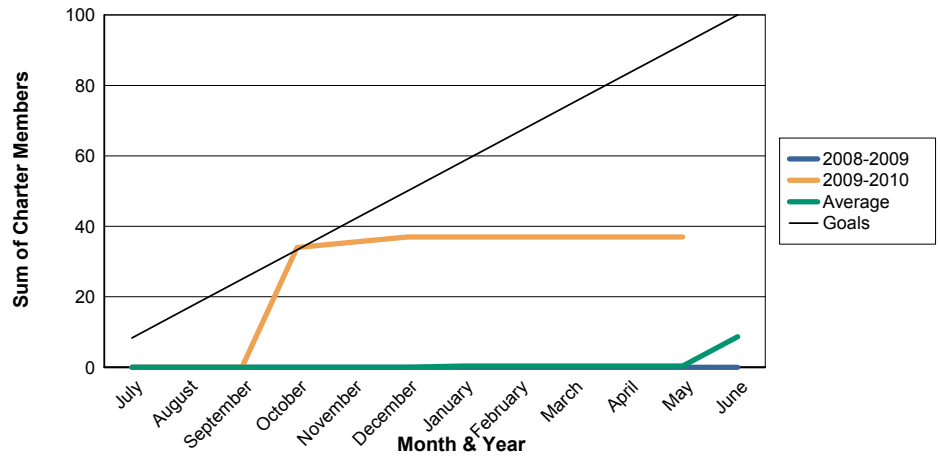

Sum of Charter Members/ Month & Year

For District 31 J