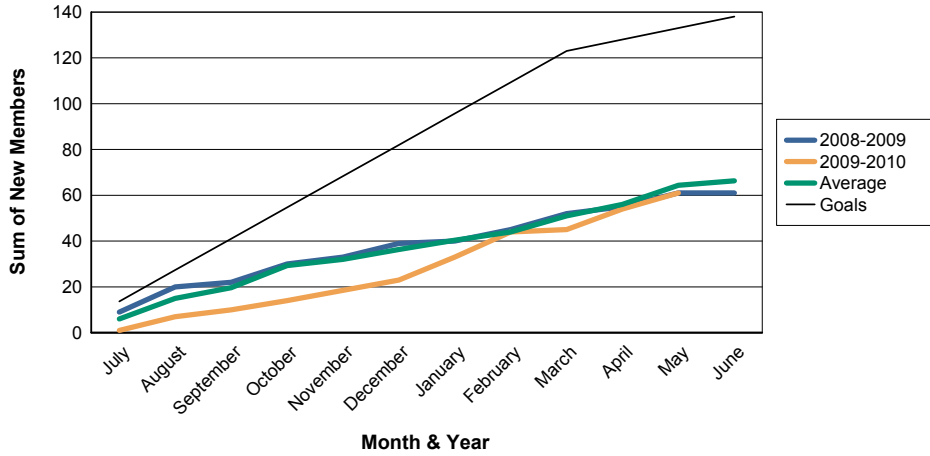

3 Year Comparisons for GMT Constitutional Area 1

By GMT District

As of May 2010

Sum of New Clubs/ Month & Year

For District 31 J

Sum of Dropped Clubs/ Month & Year

For District 31 J

Sum of Net Clubs/ Month & Year

For District 31 J

Sum of Charter Members/ Month & Year

For District 31 J

3 Year Comparisons for GMT Constitutional Area 1

By GMT District

As of May 2010

Sum of New Members/ Month & Year

For District 31 J

Sum of Dropped Members/ Month & Year

For District 31 J

Sum of Net Members/ Month & Year

For District 31 J