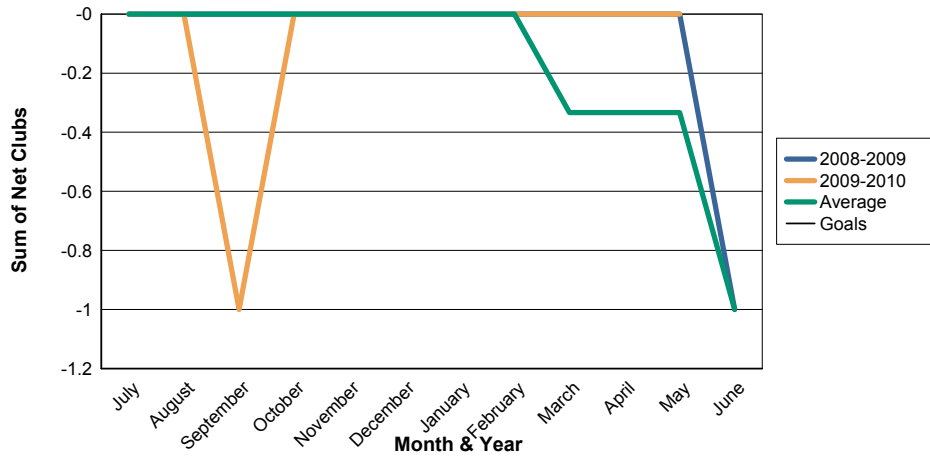

Sum of Net Clubs/ Month & Year

For District 31 J